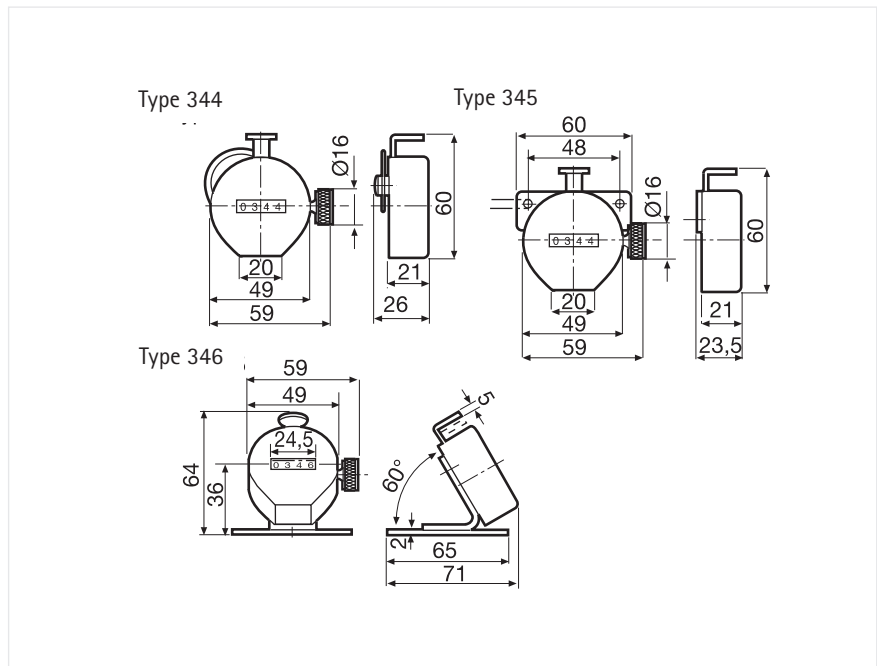

### TECHNICAL DATA

- 4-digit display
- Resettable with rotary knob
- Rugged, easy to operate
- Maintenance-free operation

Display	4-digit
Digit height	4 mm
Mounting	depending on version, handheld with thumb ring, wall or table-mounted
Cover	plastic (ASB) red, metal on request
Weight	approx. 95 g
Counting mode	adding, 1 stroke = 1 increment
Reset	rotary knob on the right-hand side

### DIMENSIONS

### ORDER INFORMATION

Hand tallys with thumb ring	Ordering code 0 344 001
Hand tallys for wall-mounting	Ordering code 0 345 001
Hand tallys for table-mounting	Ordering code 0 346 001