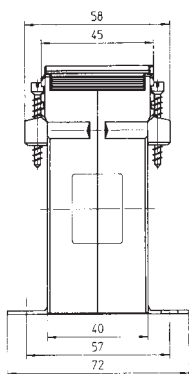

ASK 541.4

Plug-in current transformer

Primary conductor	40 x 10 mm 2 x 30 x 5 mm
Round conductor	Ø 32 mm
Transformer width	86 mm
Snap-on mounting	—
Sealed shutter	Art.-no. 59042 see page 205
Protection plug-in current transformer	see page 140
Current transformer for tariff applications	see page 177