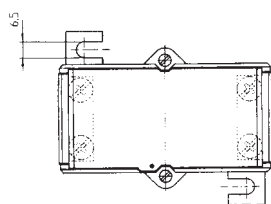

ASK 541.4

Plug-in current transformer

Primary conductor	40 x 10 mm 2 x 30 x 5 mm
Round conductor	Ø 32 mm
Transformer width	86 mm
Snap-on mounting	—
Sealed shutter	Art.-no. 59042 see page 205
Protection plug-in current transformer	see page 140
Current transformer for tariff applications	see page 177