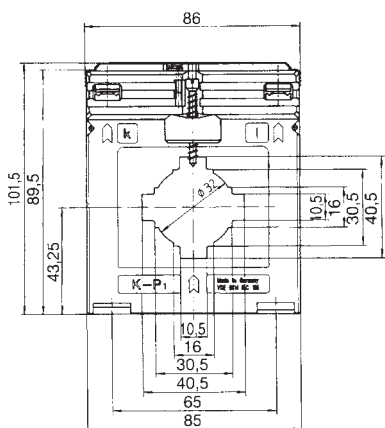

ASK 541.4

Plug-in current transformer

Primary conductor	40 x 10 mm 2 x 30 x 5 mm
Round conductor	Ø 32 mm
Transformer width	86 mm
Snap-on mounting	—
Sealed shutter	Art.-no. 59042 see page 205
Protection plug-in current transformer	see page 140
Current transformer for tariff applications	see page 177